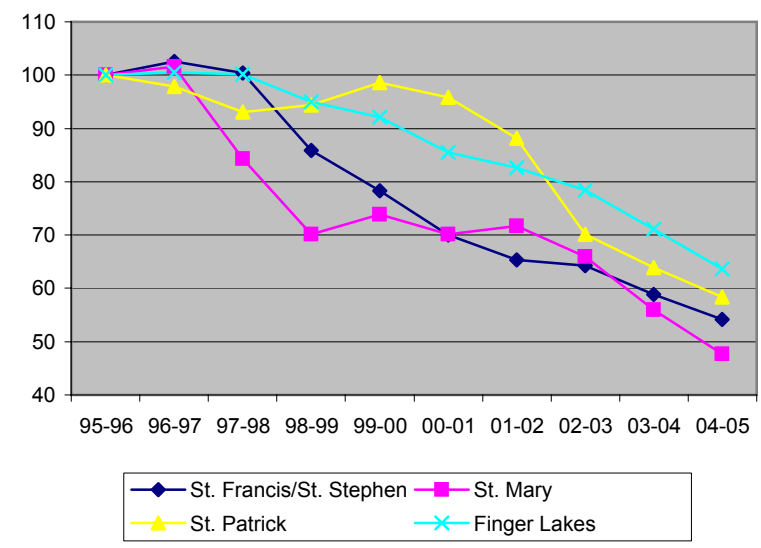

### Geneva-Waterloo-Seneca Falls

### Enrollment (95-96=100)