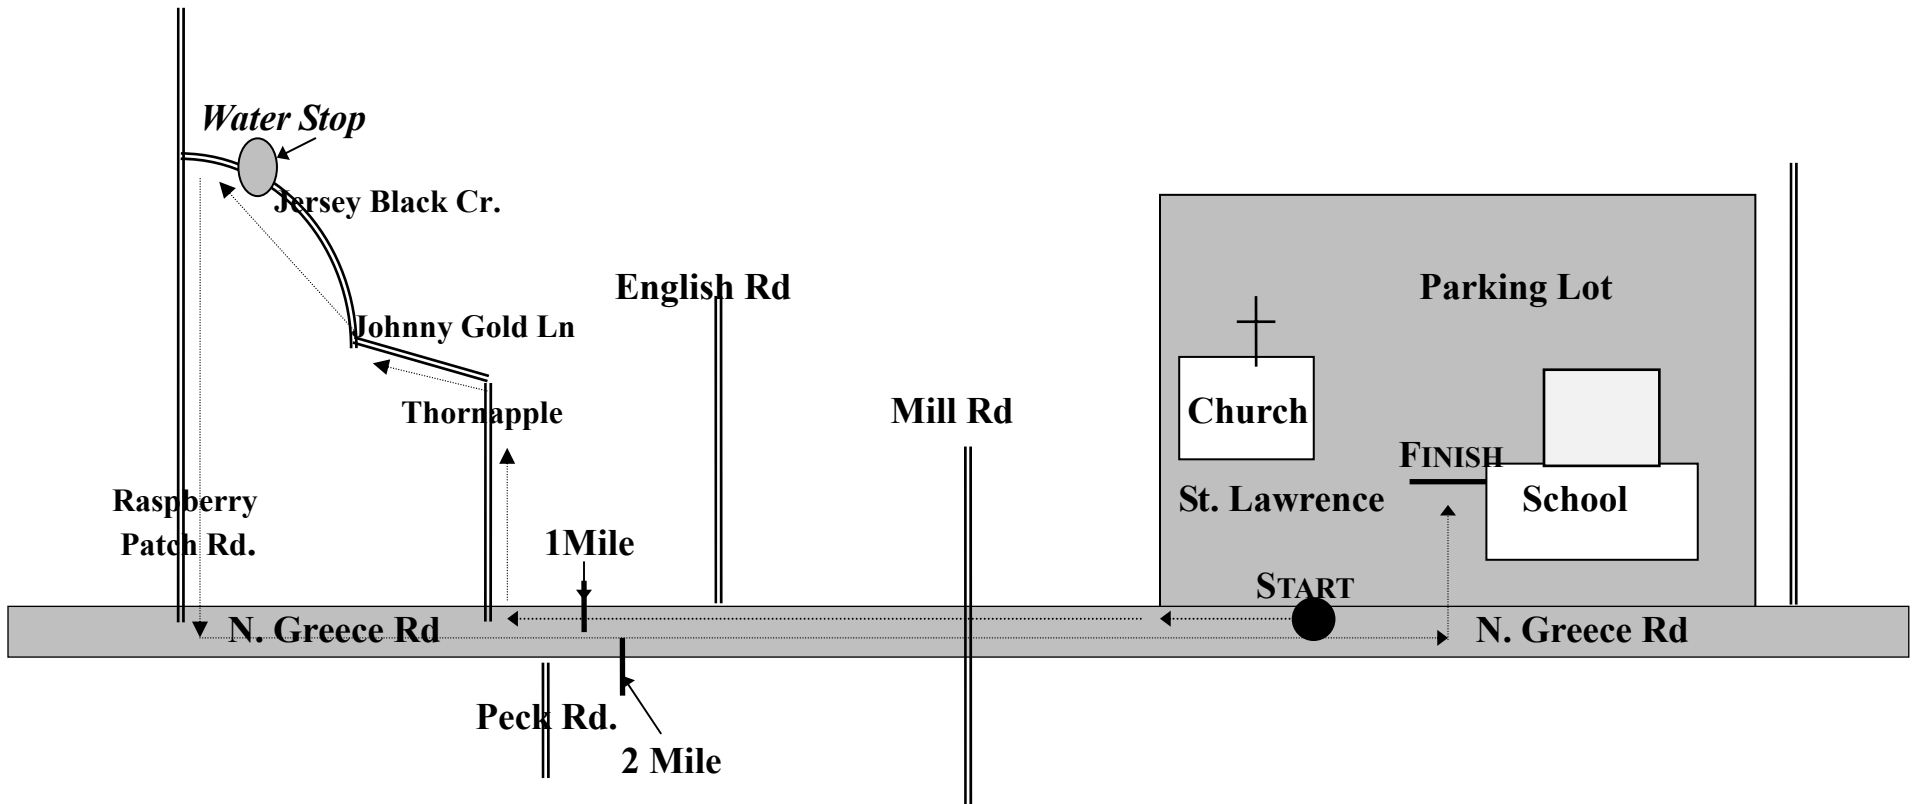

# 5K RACE ROUTE FOR *RUN FOR THE YOUNG*

PLEASE NOTE CHANGE IN COURSE: *Runners Now Enter at Thornapple and Exit at Raspberry Patch*

# 1 MILE FUN RUN/WALK ROUTE FOR THE *RUN FOR THE YOUNG*