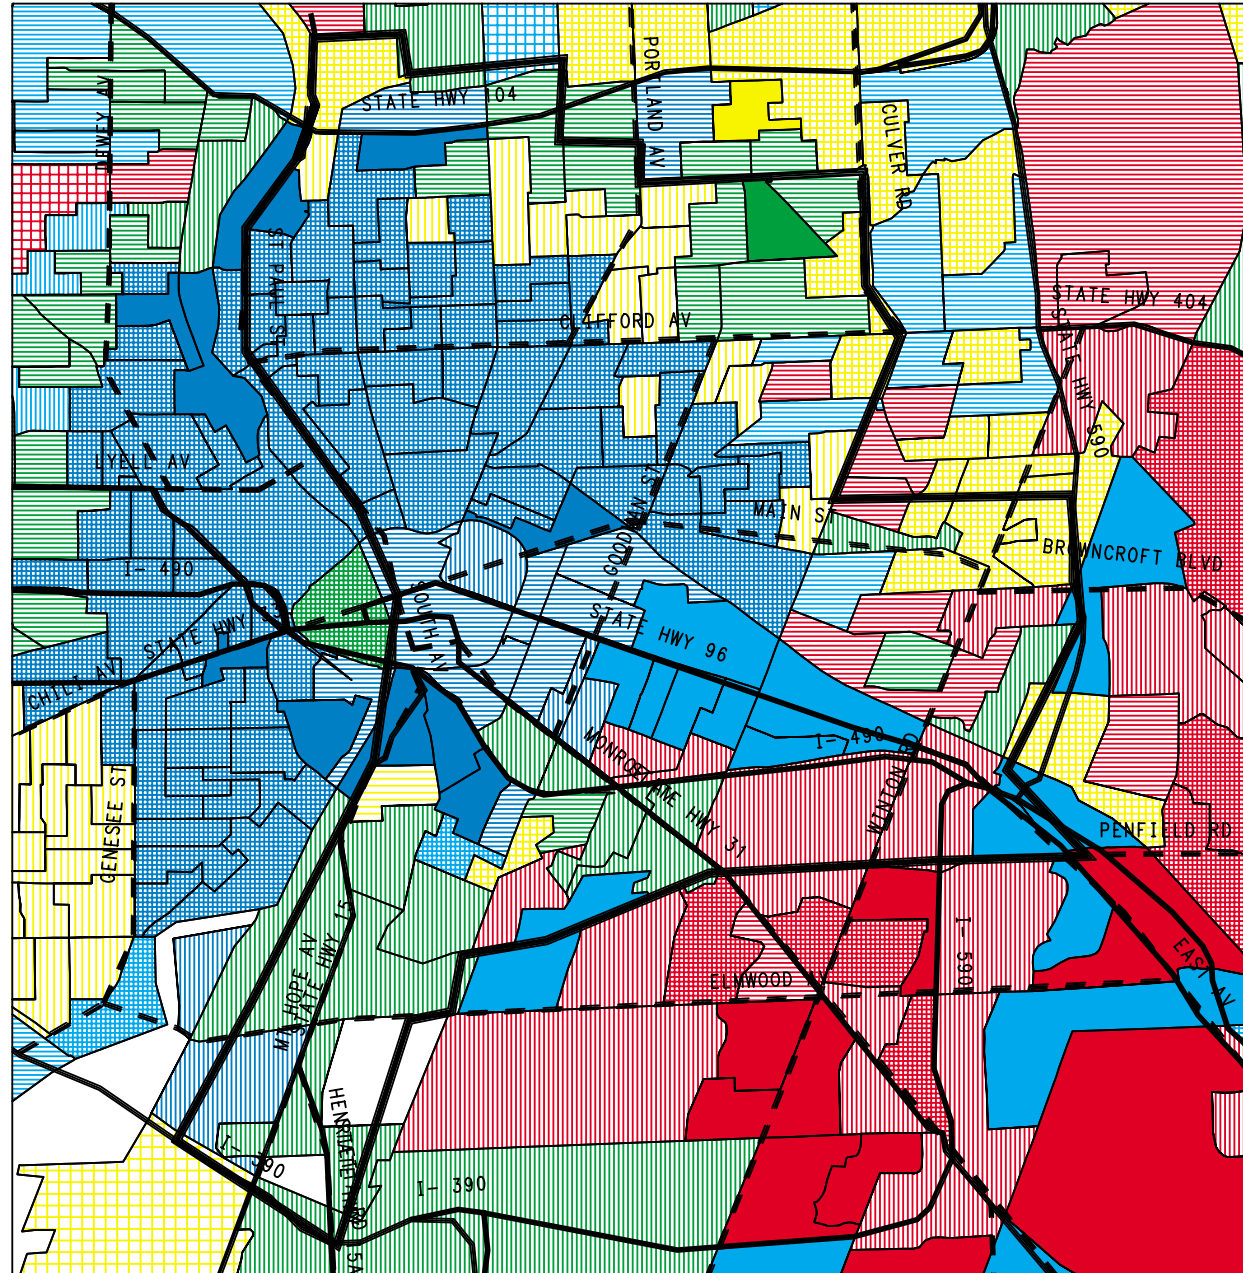

- 21% to 27%
- 27% to 33%
- 33% to 36%
- 36% to 42%
- 42% to 50%

National Average: 34.7%
■ Study Area

- Major Highways
- Major Roads

Only areas with at least 10 households shown

DIOCESE OF ROCHESTER – ROCHESTER, NY

MINISTRY AREA BY BLOCK GROUP

PERCENTAGE OF 2006
POPULATION:
AGES 30-49

National Average: 29.6%

Study Area

Major Highways

Major Roads

Only areas with at least 10 households shown

DIOCESE OF ROCHESTER – ROCHESTER, NY

- Study Area
- Major Highways
- Major Roads

DIOCESE OF ROCHESTER – ROCHESTER, NY

MINISTRY AREA BY BLOCK GROUP

PERCENTAGE OF 2006
POPULATION:
AGES 18-29

National Average: 16.6%

Study Area

Major Highways

Major Roads

Major Highways

Major Roads

Only areas with at least 10 households shown