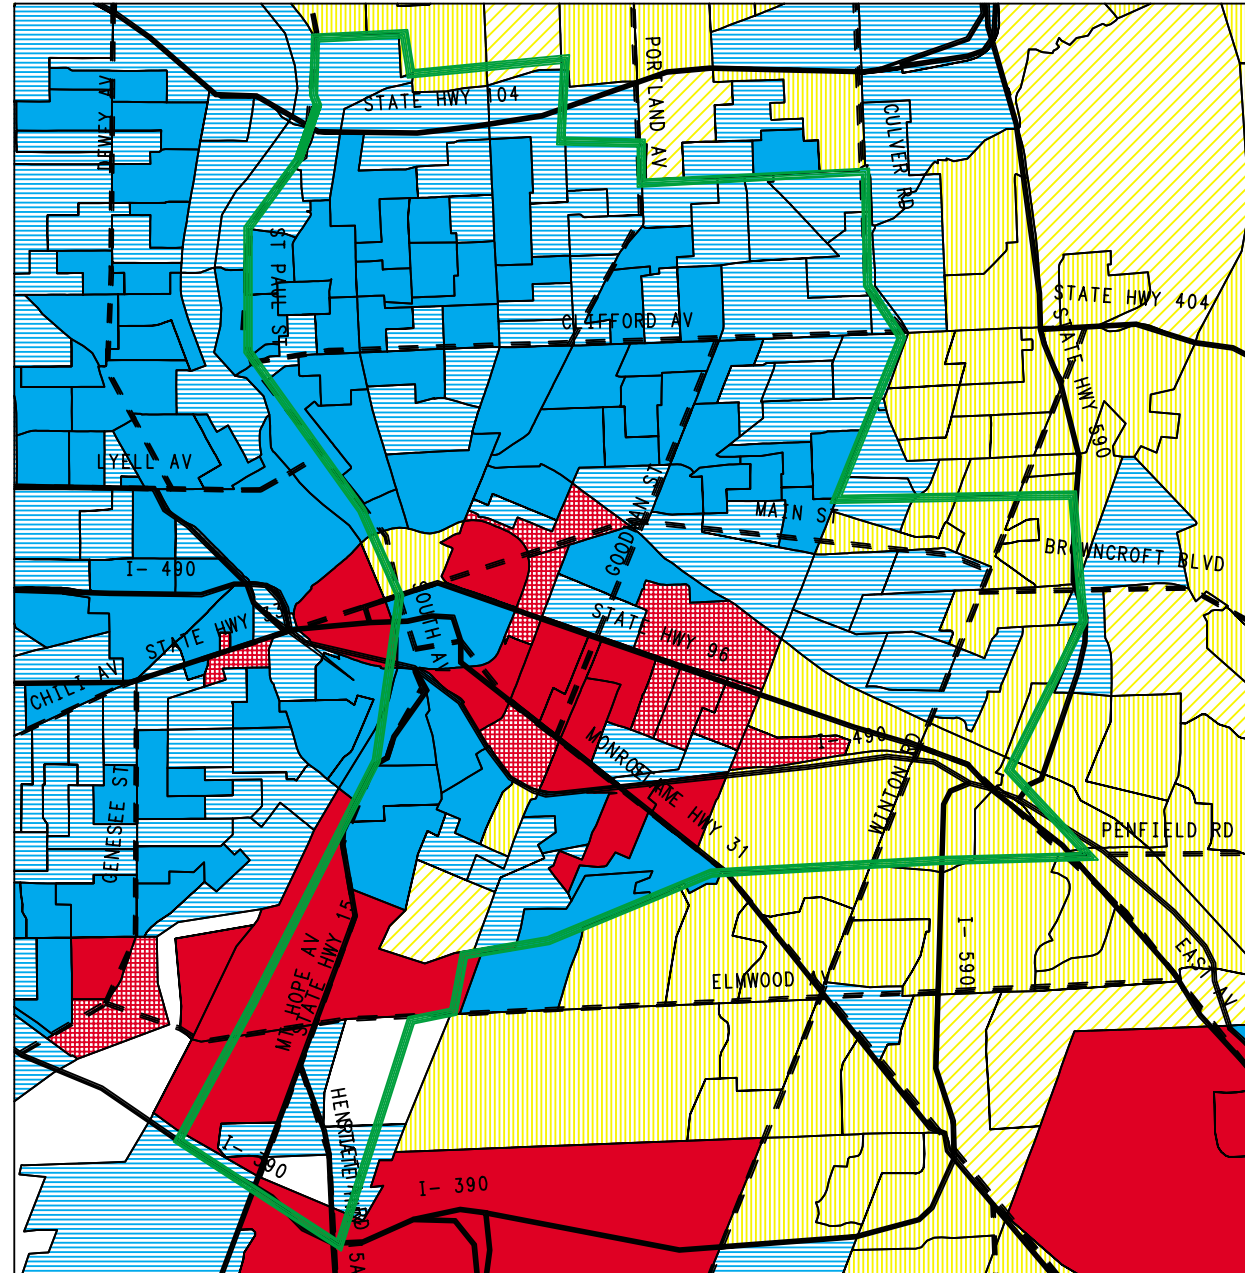

- Study Area
- Major Highways
- Major Roads

DIOCESE OF ROCHESTER – ROCHESTER, NY

MINISTRY AREA BY BLOCK GROUP

PERCENTAGE OF 2006
POPULATION:
AGES 18-29

National Average: 16.6%

Study Area

Major Highways

Major Roads

Only areas with at least 10 households shown

DIOCESE OF ROCHESTER – ROCHESTER, NY

MINISTRY AREA BY BLOCK GROUP

PROJECTED POPULATION GROWTH PERCENTAGE BETWEEN 2006 AND 2011

National Average: 4.8%

Study Area

Major Highways

Major Roads

Only areas with at least 10 households shown