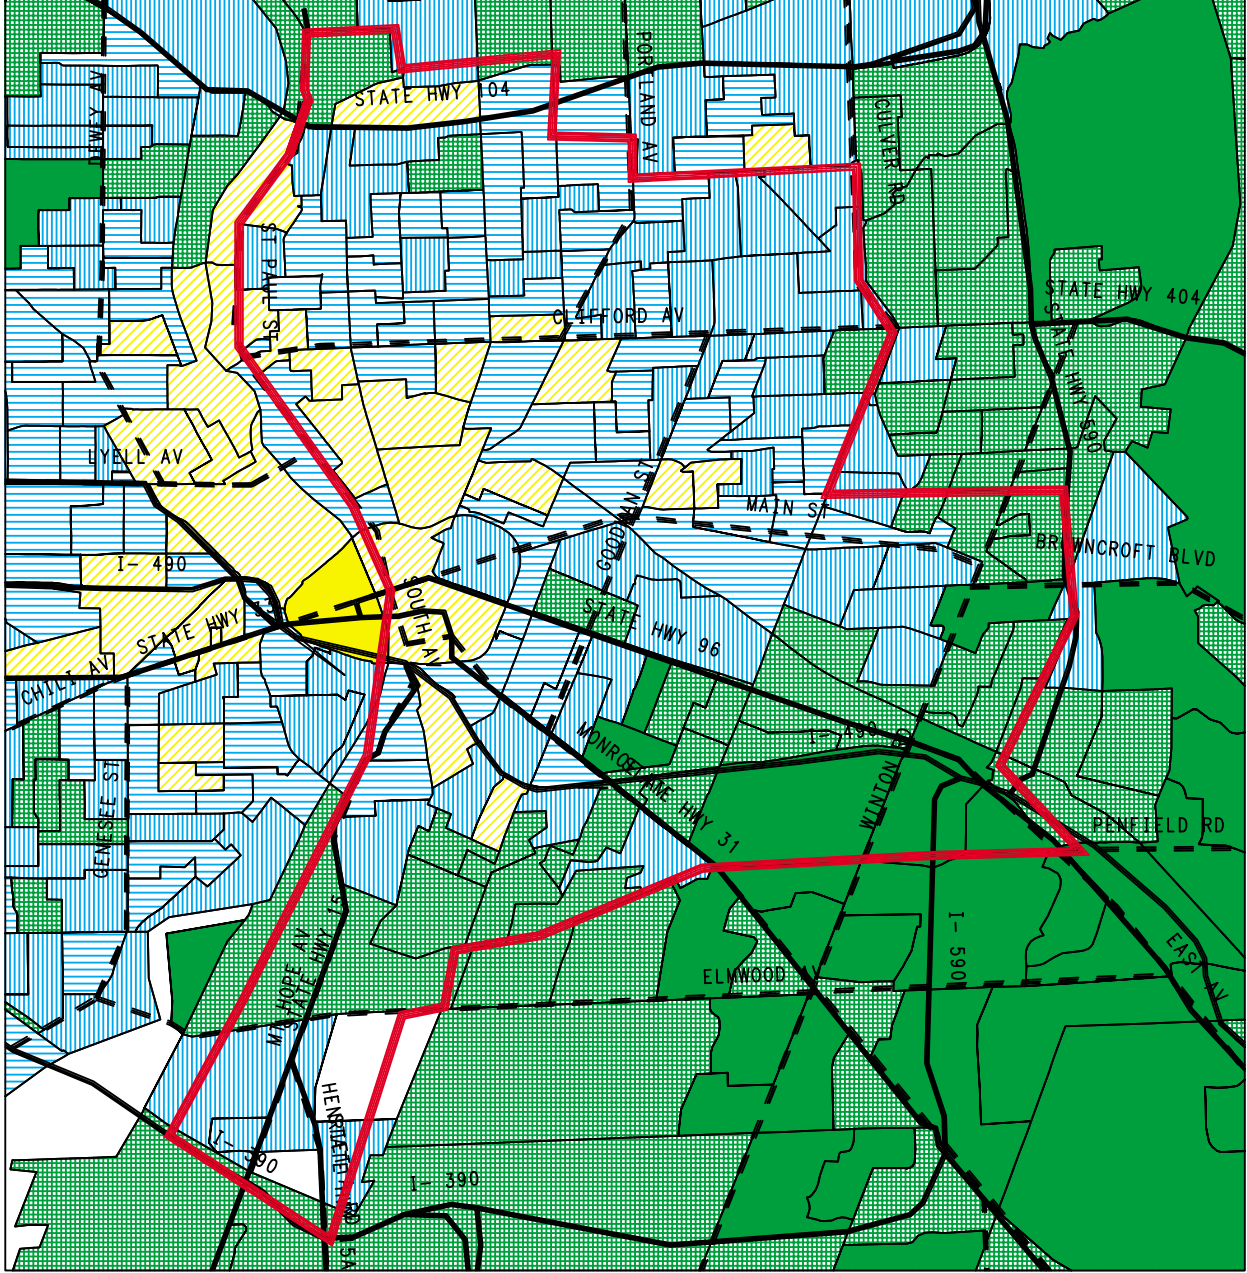

DIOCESE OF ROCHESTER – ROCHESTER, NY

MINISTRY AREA BY BLOCK GROUP

ESTIMATED 2006 AVERAGE HOUSEHOLD INCOME

- \$10,250 to \$15,000
- \$15,000 to \$25,000
- \$25,000 to \$35,000
- \$35,000 to \$50,000
- \$50,000 to \$75,000
- \$75,000 to \$199,563

National Average: \$63,301

Study Area

Major Highways

Major Roads

Only areas with at least 10 households shown

DIOCESE OF ROCHESTER – ROCHESTER, NY

MINISTRY AREA BY BLOCK GROUP

ESTIMATED PERCENTAGE
OF 2006 HOUSEHOLDS WITH
LIKELIHOOD OF
NO FAITH INVOLVEMENT

- 21% to 27%
- 27% to 33%
- 33% to 36%
- 36% to 42%
- 42% to 50%

National Average: 34.7%
■ Study Area

- Major Highways
- Major Roads

Only areas with at least 10 households shown

DIOCESE OF ROCHESTER – ROCHESTER, NY

Major Highways

Major Roads

Only areas with at least 10 households shown