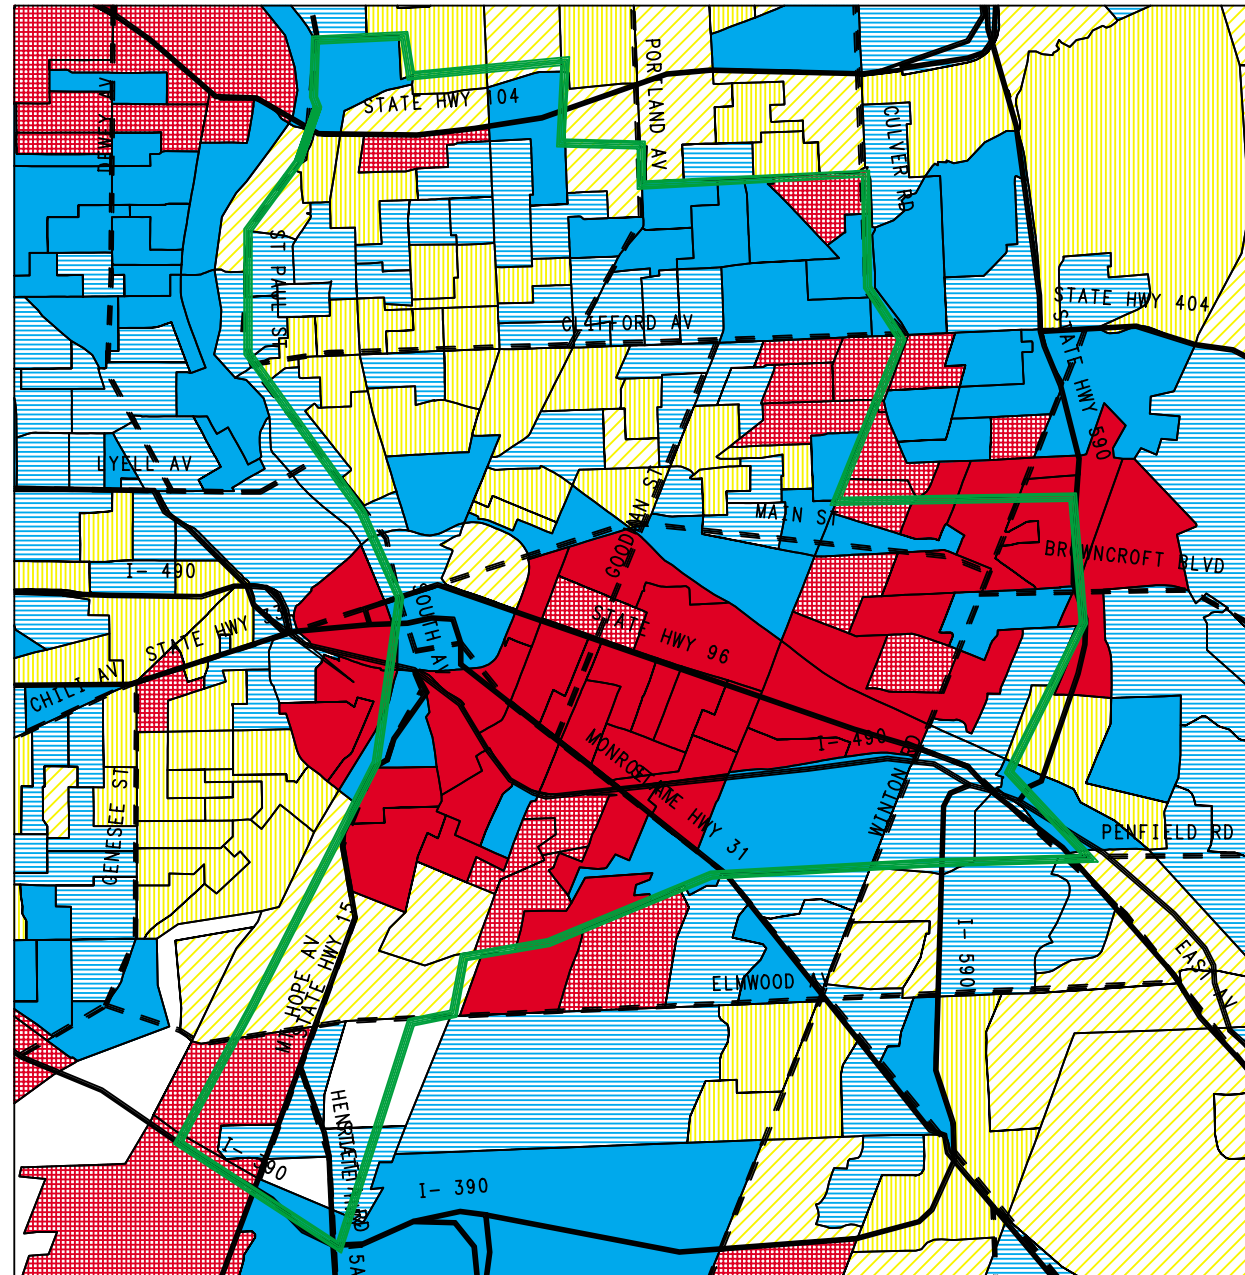

- 21% to 27%
- 27% to 33%
- 33% to 36%
- 36% to 42%
- 42% to 50%

National Average: 34.7%
■ Study Area

- Major Highways
- Major Roads

Only areas with at least 10 households shown

DIOCESE OF ROCHESTER – ROCHESTER, NY

MINISTRY AREA BY BLOCK GROUP

PERCENTAGE OF 2006
POPULATION:
AGES 30-49

National Average: 29.6%

Study Area

Major Highways

Major Roads

Only areas with at least 10 households shown

DIOCESE OF ROCHESTER – ROCHESTER, NY

- Study Area
- Major Highways
- Major Roads

DIOCESE OF ROCHESTER – ROCHESTER, NY

MINISTRY AREA BY BLOCK GROUP

PERCENTAGE OF 2006
POPULATION:
AGES 18-29

National Average: 16.6%

Study Area

Major Highways

Major Roads

Major Highways

Major Roads

Only areas with at least 10 households shown