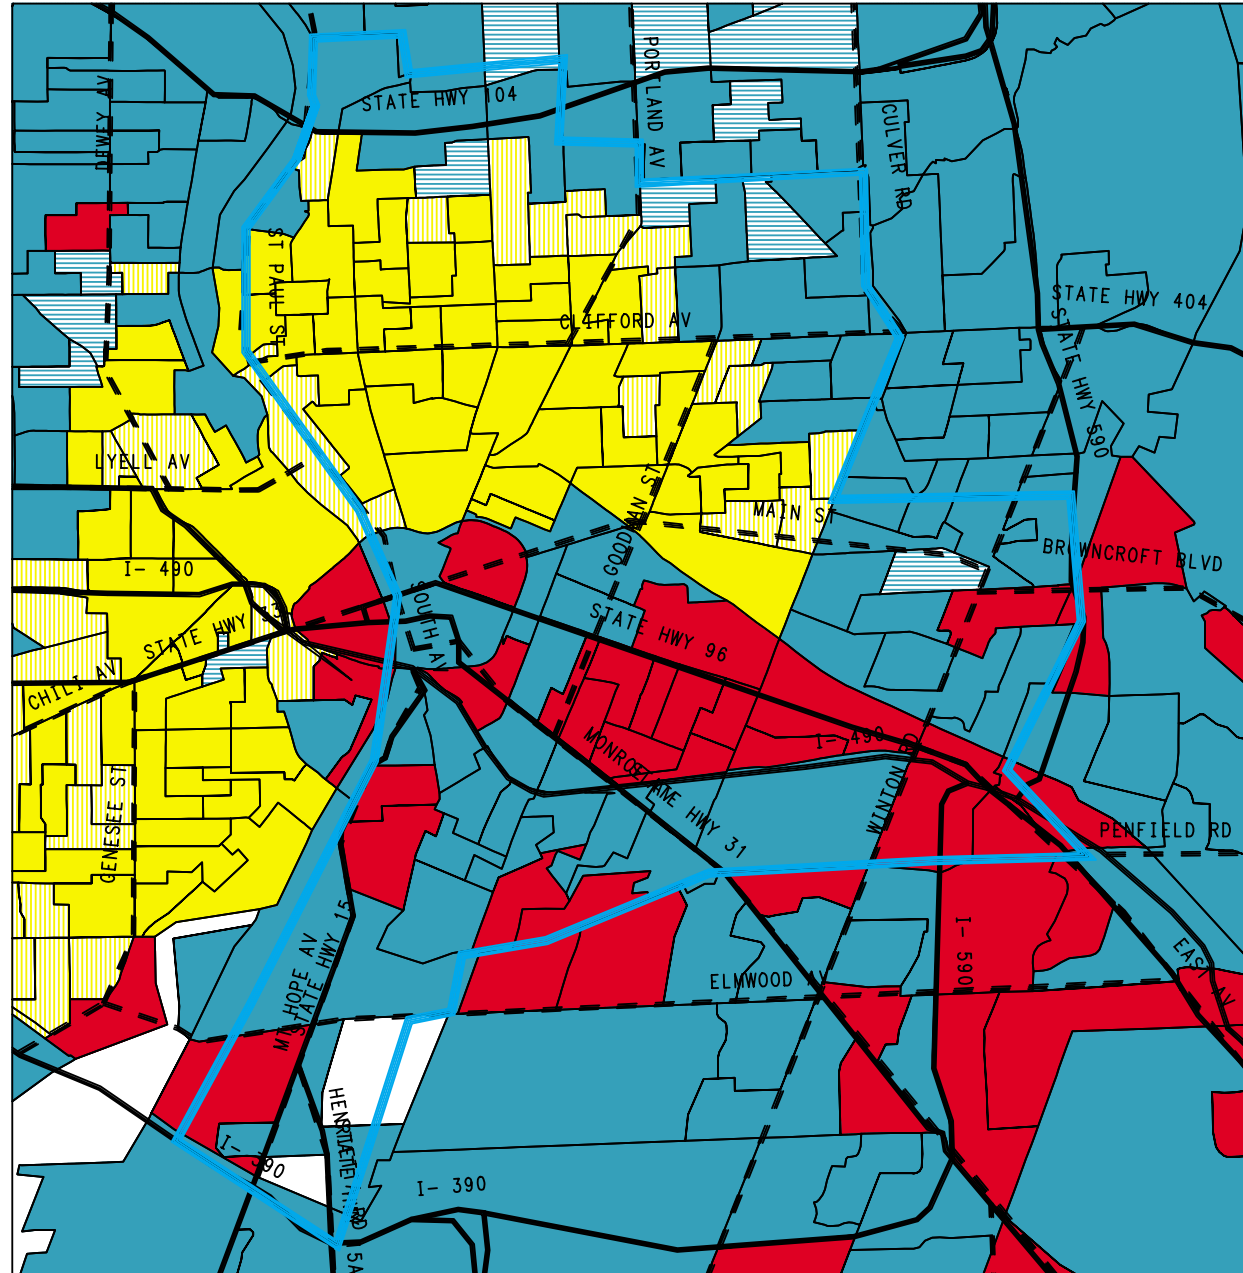

National Average: \$63,301

Study Area

Major Highways

Major Roads

Only areas with at least 10 households shown

DIOCESE OF ROCHESTER – ROCHESTER, NY

MINISTRY AREA BY BLOCK GROUP

ESTIMATED PERCENTAGE
OF 2006 HOUSEHOLDS WITH
LIKELIHOOD OF
NO FAITH INVOLVEMENT

- 21% to 27%
- 27% to 33%
- 33% to 36%
- 36% to 42%
- 42% to 50%

National Average: 34.7%
■ Study Area

- Major Highways
- Major Roads

Only areas with at least 10 households shown

DIOCESE OF ROCHESTER – ROCHESTER, NY

MINISTRY AREA BY BLOCK GROUP

PERCENTAGE OF 2006
POPULATION:
AGES 30-49

National Average: 29.6%

Study Area

Major Highways

Major Roads

Only areas with at least 10 households shown

DIOCESE OF ROCHESTER – ROCHESTER, NY

Major Highways

Major Roads

Only areas with at least 10 households shown