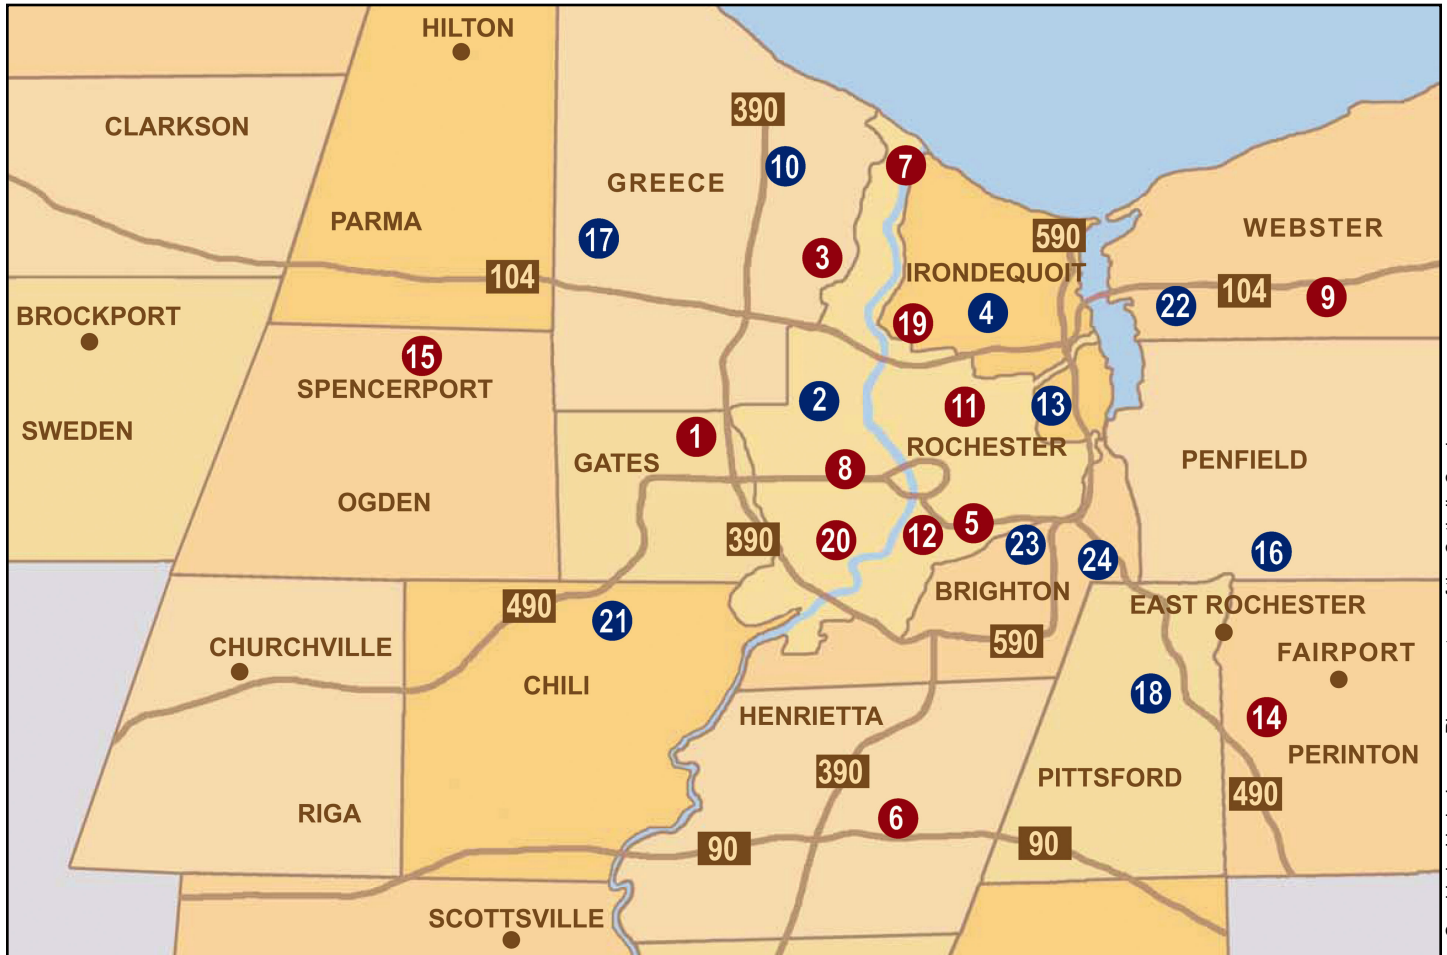

ROMAN CATHOLIC
DIOCESE OF ROCHESTER

MONROE COUNTY CATHOLIC SCHOOLS

Graphic by Linda Jeanne Rivers courtesy of the Catholic Courier

Numbered blue dots indicate schools remaining open. Numbered burgundy dots indicate schools slated for closing.

- | | | |
|---|--|--|
| 1 All Saints Catholic Academy
Spencerport Rd., Gates | 9 Holy Trinity
Ridge Rd., Webster | 17 St. Lawrence
N. Greece Rd., Rochester |
| 2 Cathedral School at Holy Rosary
Lexington Ave., Rochester | 10 Mother of Sorrows
Latta Rd., Rochester | 18 St. Louis
Rand Pl., Pittsford |
| 3 Catherine McAuley
Maiden Ln., Greece | 11 St. Andrew
Portland Ave., Rochester | 19 St. Margaret Mary
Rogers Pky, Rochester |
| 4 Christ the King
Kings Hwy. S., Rochester | 12 St. Boniface
Whalin St., Rochester | 20 St. Monica
Genesee St., Rochester |
| 5 Corpus Christi
Oxford St., Rochester | 13 St. John Neumann
Empire Blvd., Rochester | 21 St. Pius Tenth
Chili Ave., Rochester |
| 6 Good Shepherd
E. Henrietta Rd., Henrietta | 14 St. John of Rochester
Wickford Way, Fairport | 22 St. Rita
Maple Dr., Webster |
| 7 Holy Cross
Lake Ave., Rochester | 15 St. John the Evangelist
Martha St., Spencerport | 23 Seton Catholic
Rhinecliff Dr., Rochester |
| 8 Holy Family
Jay St., Rochester | 16 St. Joseph
Gebhardt Rd., Penfield | 24 Siena Catholic Academy
East Ave., Rochester |